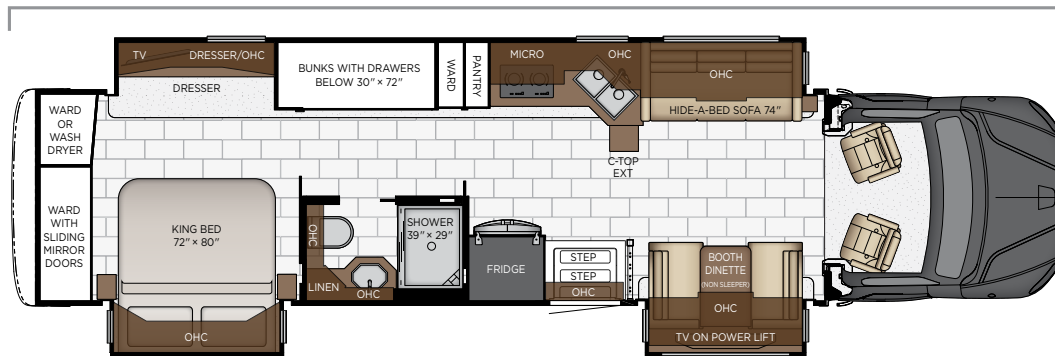

4065

Length	40' 11"	Grey Tank	60 gal.
Width	101.5"	Sewage Tank	40 gal.
App. Overall Height	13'	Water Tank	150 gal.
Interior Width	95.5"	Furnace	50,000 btu
Interior Height	83"