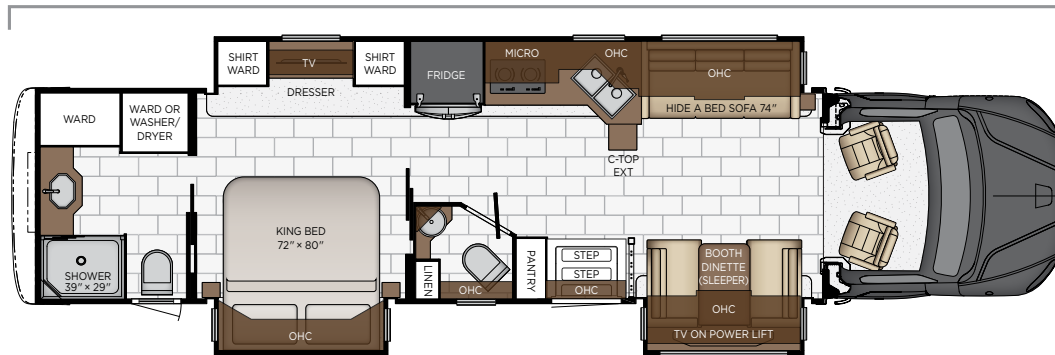

4059

Length	40' 11"	Grey Tank	60 gal.
Width	101.5"	Sewage Tank	40 gal.
App. Overall Height	13'	Water Tank	150 gal.
Interior Width	95.5"	Furnace	50,000 btu
Interior Height	83"