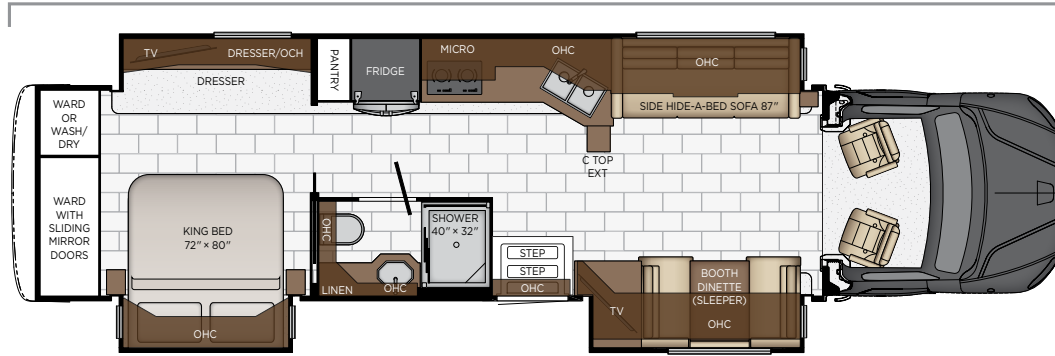

SUPER STAR FLOOR PLANS

Length: 40' 11"

4061

Length	40' 11"	Grey Tank	60 gal.
Width	101.5"	Sewage Tank	40 gal.
App. Overall Height	13'	Water Tank	150 gal.
Interior Width	95.5"	Furnace	50,000 btu
Interior Height	83"		

Length: 40' 11"