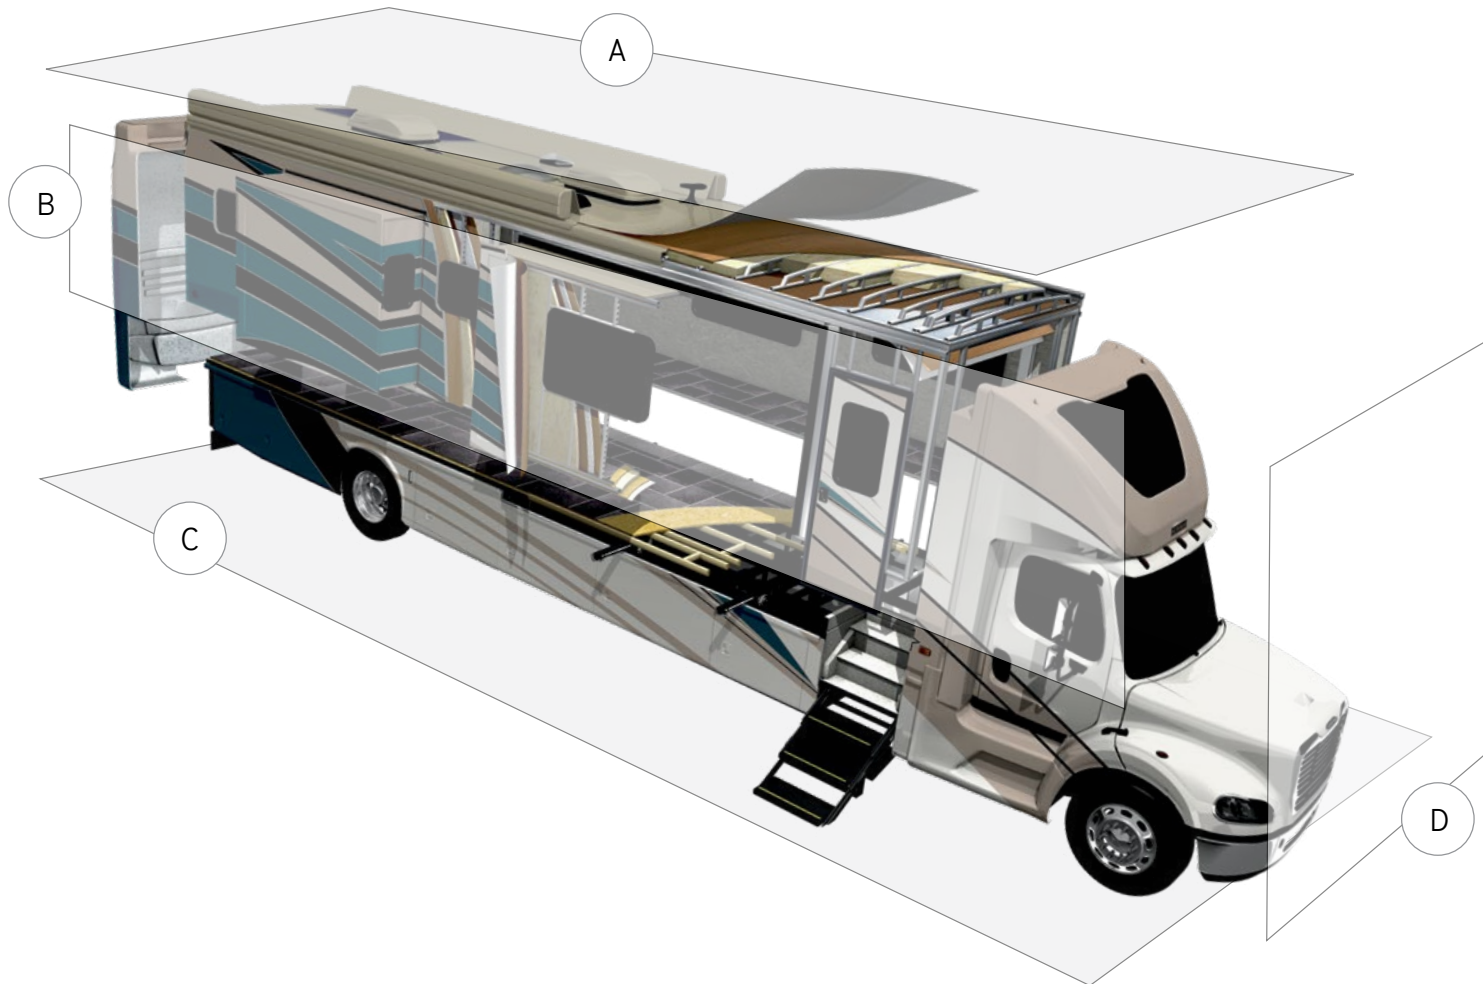

A. ROOF

One-Piece Fiberglass Roof

Batten Insulation

A/C Ducting

16" on Center Aluminum
Rafter Framing

Kraft Paper Vapor Barrier

5/8" Bead Foam

3/16" Panel

Padded Vinyl Overlay

B. SIDEWALL

Interior Wall Panel

5/8" Bead Foam

Kraft Paper Vapor Barrier

Batten Insulation

Composite One-Piece
Gelcoat Exterior Wall

Aluminum Framing

C. FLOOR

Porcelain Tile

16" on Center Wood Framing

5/8" Floor Decking

Polyethylene Moisture Barrier

Fiberglass Batten Insulation

D. EXTERIOR

13.5M Penguin™

Central Air Conditioner

One-Piece Bonded Windshield

Coated Aluminum Wheels

Frameless, Double-Pane,

Tinted Safety Glass Windows

Side-Hinged Baggage Doors