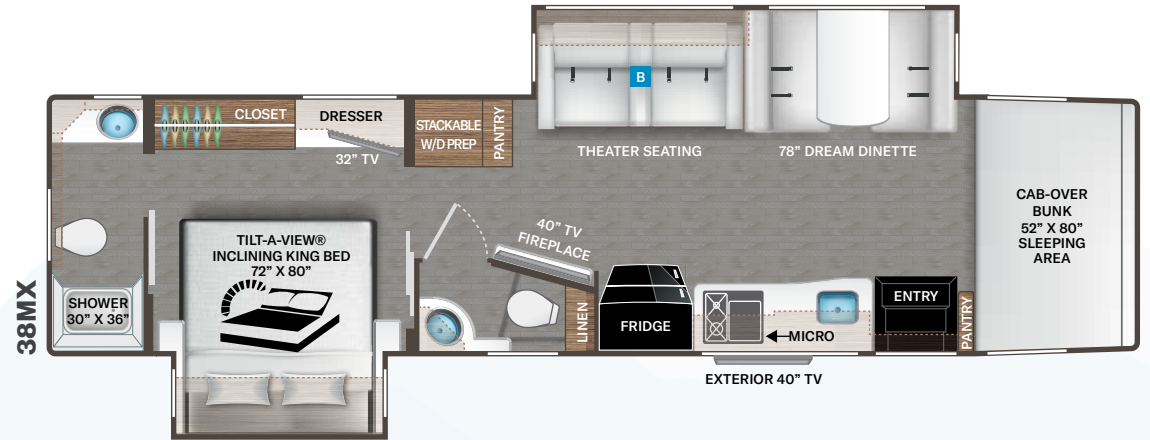

OPTIONAL 78\"/>