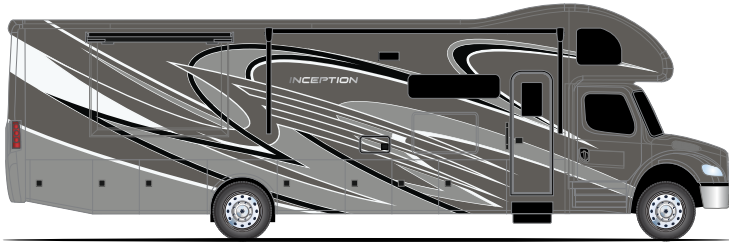

BRIDGEWAY BLUE

POCONO SMOKE

RYERSON RED

Standard

Optional

REGATTA

SHELL GRAY

INCEPTION™

Options Available on Select Floor Plans:

OPTIONAL SOFA

OPTIONAL 78\"/>

Featured Highlights

CONSTRUCTION & EXTERIOR

- Freightliner® S2RV Chassis - Cummins® B6.7L / 360HP & 800 lb-ft Torque
- Welded Tubular Steel Floor
- Welded Tubular Aluminum Roof & Sidewall Cage Construction
- Premium One-Piece Roof
- Fiberglass Front & Rear Cap
- Full-Body Paint Package with Gel Coated Sidewalls
- Invisible Front Paint Protection
- Automatic Leveling Jacks with Touchpad Controls
- Rotocast Storage Compartments
- Basement Pass-Through Storage
- Side-Hinged Aluminum Compartment Doors
- Pet-Link™ Multi-Purpose Tie-Down
- Power Patio Awning with Integrated LED Lighting
- Power Entry Door Awning (38FX)
- Powered Sky View Shade in Cab Overhead
- Slideout Room Awnings
- Roof Ladder
- Electric Entry Step
- Automatic Courtesy Lights Over Cab Entry
- Frameless Dual Pane Windows

AUTOMOTIVE & COCKPIT

- 10.1" Touchscreen Dash Radio with Bluetooth®, Apple CarPlay®/Android Auto® & Sirius/XM® Prep
- Heated/Remote Exterior Mirrors
- Side View Camera System
- Emergency Engine Start Switch
- Air Ride Adjustable Driver & Passenger Captain's Chairs with Center Arm Rests
- Power Windows & Door Locks

- Cruise Control
- Tilt & Telescoping Steering Wheel
- Map Light
- Drink Holders
- Fog Lamps
- All Weather Cab Floor Mats
- Privacy Curtain
- Cabover Sleeping Area
- Fiberglass Running Boards
- 295/75R Tires with 22.5" Aluminum Wheels