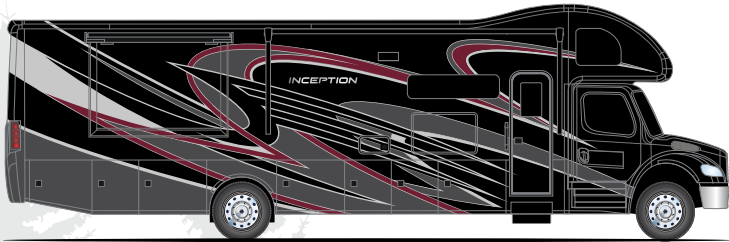

BRIDGEWAY BLUE

POCONO SMOKE

RYERSON RED

Standard

Optional

REGATTA

SHELL GRAY

INCEPTION™

AUTOMOTIVE & COCKPIT

- 10.1" Touchscreen Dash Radio with Bluetooth®, Apple CarPlay®/Android Auto® & Sirius/XM® Prep
- Heated/Remote Exterior Mirrors
- Side View Camera System
- Emergency Engine Start Switch
- Air Ride Adjustable Driver & Passenger Captain's Chairs with Center Arm Rests
- Power Windows & Door Locks

- Cruise Control
- Tilt & Telescoping Steering Wheel
- Map Light
- Drink Holders
- Fog Lamps
- All Weather Cab Floor Mats
- Privacy Curtain
- Cabover Sleeping Area
- Fiberglass Running Boards
- 295/75R Tires with 22.5" Aluminum Wheels