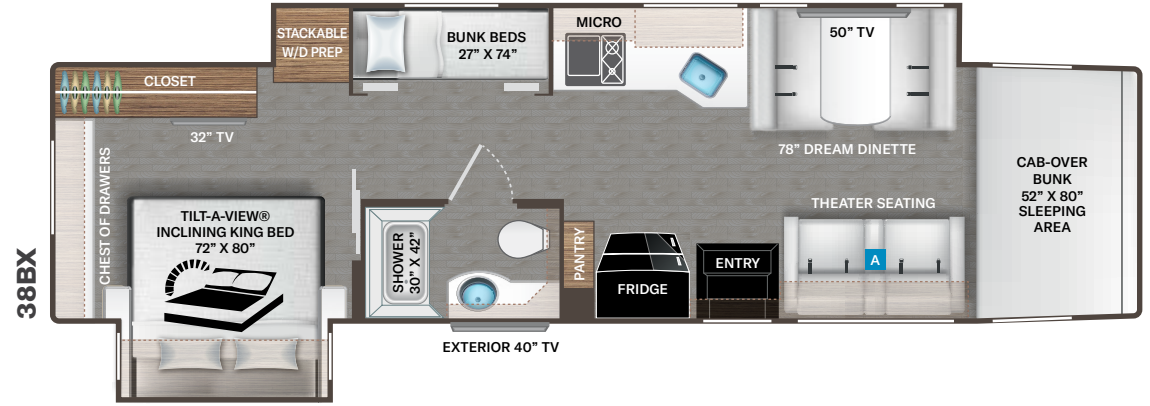

Standard

Optional

INCEPTION™

Options Available on Select Floor Plans:

OPTIONAL 78\"/>