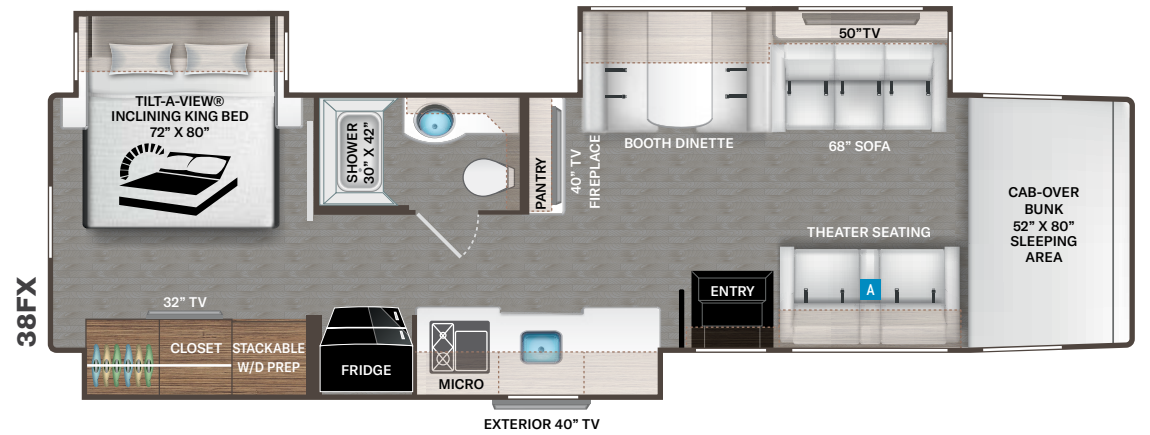

Standard

Optional

INCEPTION™

Options Available on Select Floor Plans:

OPTIONAL 78\"/>