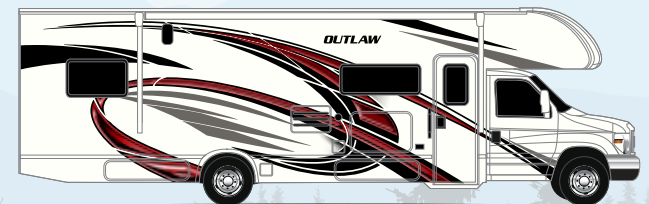

WEATHERED CHERRY

MOTOR CITY BLUES

ROCK N RED

OUTLAW®

Class A Featured Highlights

CONSTRUCTION & EXTERIOR

- Ford® F-53 Chassis - 7.3L Triton® V8 Engine, 350HP, 468 lb.-ft. Torque - TorqShift® 6-Speed Automatic Transmission with Overdrive
- Full-Body Paint with Gel Coated Sidewalls & Invisible Front Mask Paint Protection
- Automatic Leveling Jacks with Touchpad Controls
- Basement Pass-Through Storage
- Power Patio Awning with Integrated LED Lighting
- Frameless Windows
- Pet-Link™ Multi-Purpose Tie-Down
- Remote Fuel Filling Station with Auxiliary Fuel Tank, Pump and Nozzle
- Garage Drop-Down Zero-G® Ramp Door, Snap-In Patio System & Power Patio Awning
- Three Seasons Patio Doors with Screen Privacy Panels
- Frameless Dual Pane Windows

AUTOMOTIVE & COCKPIT

- 10.1" Touchscreen Dash Radio with Bluetooth®, Apple CarPlay™, Android Audio® & Sirius/XM® Radio
- Steering Wheel Audio & Camera Control
- Back-Up Monitor
- Heated/Remote Exterior Mirrors with Integrated Side View Cameras
- Reclining/Swivel Leatherette Captain's Chairs with Stow-Away Coffee Table
- Tilt Steering Wheel
- Tilt and Telescoping Steering Wheel
- Automatic Headlights
- Emergency Engine Start Switch
- Power Roller Shade on Windshield
- Manual Roller Shades on Side Windows
- 22.5" Tires with Aluminum Wheels
- Valve Stem Extenders on Rear Wheels