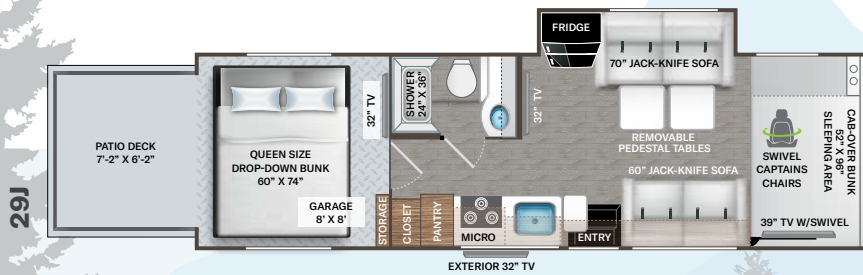

MOTOR CITY BLUES