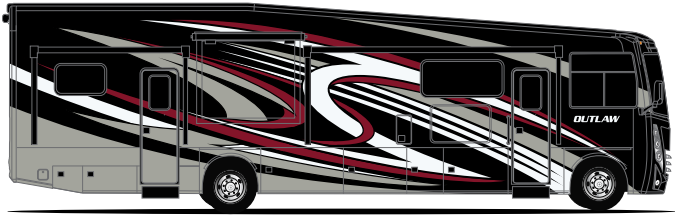

CLASS A

AFTERSHOCK

ELECTRIC BREEZE

HIGH VOLTAGE

RAZOR BLUE

REGATTA

SANIBEL

CLASS C

WEATHERED CHERRY

MOTOR CITY BLUES

ROCK N RED

OUTLAW®

Class A Featured Highlights

CONSTRUCTION & EXTERIOR

- Ford® F-53 Chassis - 7.3L Triton® V8 Engine, 350HP, 468 lb.-ft. Torque - TorqShift® 6-Speed Automatic Transmission with Overdrive
- Full-Body Paint with Gel Coated Sidewalls & Invisible Front Mask Paint Protection
- Automatic Leveling Jacks with Touchpad Controls
- Basement Pass-Through Storage
- Power Patio Awning with Integrated LED Lighting
- Frameless Windows
- Pet-Link™ Multi-Purpose Tie-Down
- Remote Fuel Filling Station with Auxiliary Fuel Tank, Pump and Nozzle
- Garage Drop-Down Zero-G® Ramp Door, Snap-In Patio System & Power Patio Awning
- Three Seasons Patio Doors with Screen Privacy Panels
- Frameless Dual Pane Windows

AUTOMOTIVE & COCKPIT

- 10.1" Touchscreen Dash Radio with Bluetooth®, Apple CarPlay™, Android Audio® & Sirius/XM® Radio
- Steering Wheel Audio & Camera Control
- Back-Up Monitor
- Heated/Remote Exterior Mirrors with Integrated Side View Cameras
- Reclining/Swivel Leatherette Captain's Chairs with Stow-Away Coffee Table
- Tilt Steering Wheel
- Tilt and Telescoping Steering Wheel
- Automatic Headlights
- Emergency Engine Start Switch
- Power Roller Shade on Windshield
- Manual Roller Shades on Side Windows
- 22.5" Tires with Aluminum Wheels
- Valve Stem Extenders on Rear Wheels