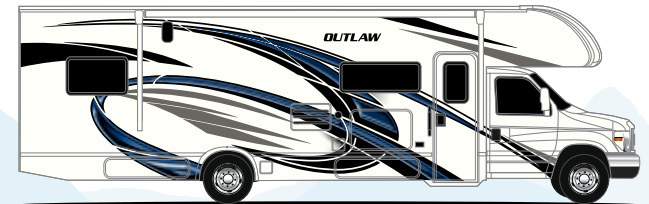

MOTOR CITY BLUES