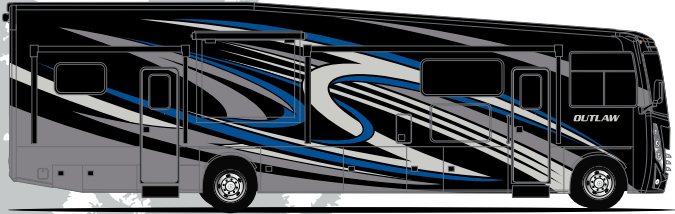

CLASS A

AFTERSHOCK

ELECTRIC BREEZE

HIGH VOLTAGE

RAZOR BLUE

REGATTA

SANIBEL

CLASS C

WEATHERED CHERRY

MOTOR CITY BLUES

ROCK N RED

OUTLAW®

Class A Featured Highlights

CONSTRUCTION & EXTERIOR

- Ford® F-53 Chassis - 7.3L Triton® V8 Engine, 350HP, 468 lb.-ft. Torque - TorqShift® 6-Speed Automatic Transmission with Overdrive
- Full-Body Paint with Gel Coated Sidewalls & Invisible Front Mask Paint Protection
- Automatic Leveling Jacks with Touchpad Controls
- Basement Pass-Through Storage
- Power Patio Awning with Integrated LED Lighting
- Frameless Windows
- Pet-Link™ Multi-Purpose Tie-Down
- Remote Fuel Filling Station with Auxiliary Fuel Tank, Pump and Nozzle
- Garage Drop-Down Zero-G® Ramp Door, Snap-In Patio System & Power Patio Awning
- Three Seasons Patio Doors with Screen Privacy Panels
- Frameless Dual Pane Windows

AUTOMOTIVE & COCKPIT

- 10.1" Touchscreen Dash Radio with Bluetooth®, Apple CarPlay™, Android Audio® & Sirius/XM® Radio
- Steering Wheel Audio & Camera Control
- Back-Up Monitor
- Heated/Remote Exterior Mirrors with Integrated Side View Cameras
- Reclining/Swivel Leatherette Captain's Chairs with Stow-Away Coffee Table
- Tilt Steering Wheel
- Tilt and Telescoping Steering Wheel
- Automatic Headlights
- Emergency Engine Start Switch
- Power Roller Shade on Windshield
- Manual Roller Shades on Side Windows
- 22.5" Tires with Aluminum Wheels
- Valve Stem Extenders on Rear Wheels