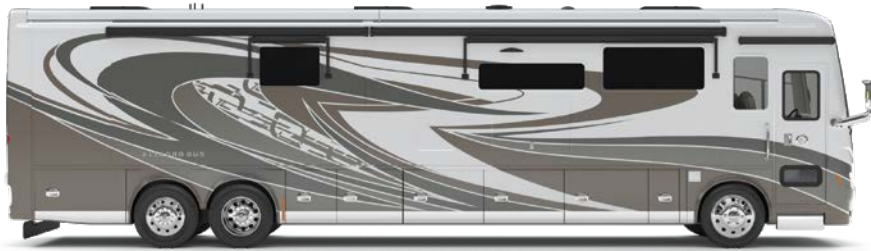

GENERATION 10

G10 CINDERWOOD

G10 SUNLIT SAND

G10 FIRE OPAL

G10 WATERFALL

G10 FROSTED GRANITE

G10 WHITE MAHOGANY

Our Generation 10 and Generation 11 premium paint schemes now give you 12 different ways to make your 2022 Allegro Bus your very own. To learn more, visit tiffinmotorhomes.com.