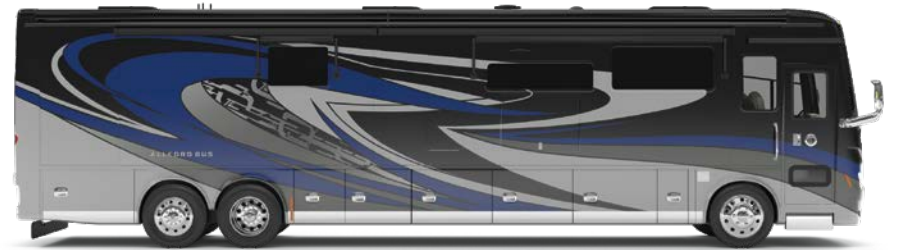

GENERATION 10

G10 CINDERWOOD

G10 SUNLIT SAND

G10 FIRE OPAL

G10 WATERFALL

G10 FROSTED GRANITE

G10 WHITE MAHOGANY

Our Generation 10 and Generation 11 premium paint schemes now give you 12 different ways to make your 2022 Allegro Bus your very own. To learn more, visit tiffinmotorhomes.com.