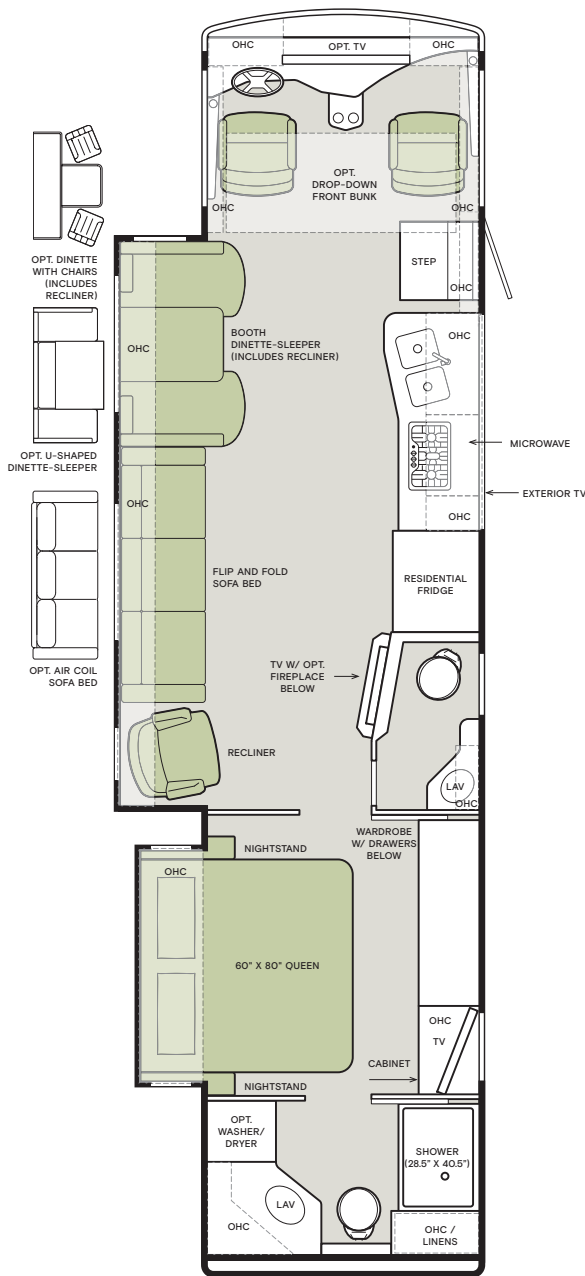

Floor Plans and Specifications

FLOOR PLAN	Overall Length (approx.) ¹	Wheel Base	Overall Width ¹	Overall Height	Garage Height	Interior Height	Interior Width	Square Footage (approx.) ²	Basement Storage (cubic feet, approx.)	GAWR-Front (pounds)	GAWR-Rear (pounds)	GVWR (pounds)	Maximum Trailer Weight (pounds) ³	Hitch Rating (pounds)	GCWR (pounds)
32 FA	34' 3"	228"	101"	12' 10"	14'	84"	96"	315	140	9,000	15,500	24,000	5,000	5,000	30,000
32 SA	34' 3"	228"	101"	12' 10"	14'	84"	96"	300	140	9,000	15,500	24,000	5,000	5,000	30,000
34 PA	36' 1"	252"	101"	12' 10"	14'	84"	96"	355	203	9,000	15,500	26,000	4,000	5,000	30,000
36 LA	37' 6"	252"	101"	12' 10"	14'	84"	96"	330	203	9,000	15,500	26,000	5,000	5,000	30,000
36 UA	38'	252"	101"	12' 10"	14'	84"	96"	355	203	9,000	15,500	26,000	4,000	5,000	30,000

¹ The approximated coach width and length does not include side-view mirrors and rear ladders.

² Square footage was calculated with the slide-outs fully extended.

³ Maximum trailer weight is dependent on the loading and towing variables which include the GVWR, GAWR, and GCWR, as well as adequate trailer brakes.

32 FA

32 SA

If optional furniture combinations are selected, window locations may vary from diagram shown. All options may not be available in every model. Because of progressive improvements and specifications, standard and optional equipment are subject to change without notice or obligation. For a complete and up-to-date list of available options and specifications, visit tiffinmotorhomes.com.

34 PA

36 LA

36 UA

If optional furniture combinations are selected, window locations may vary from diagram shown. All options may not be available in every model. Because of progressive improvements and specifications, standard and optional equipment are subject to change without notice or obligation. For a complete and up-to-date list of available options and specifications, visit tiffinmotorhomes.com.