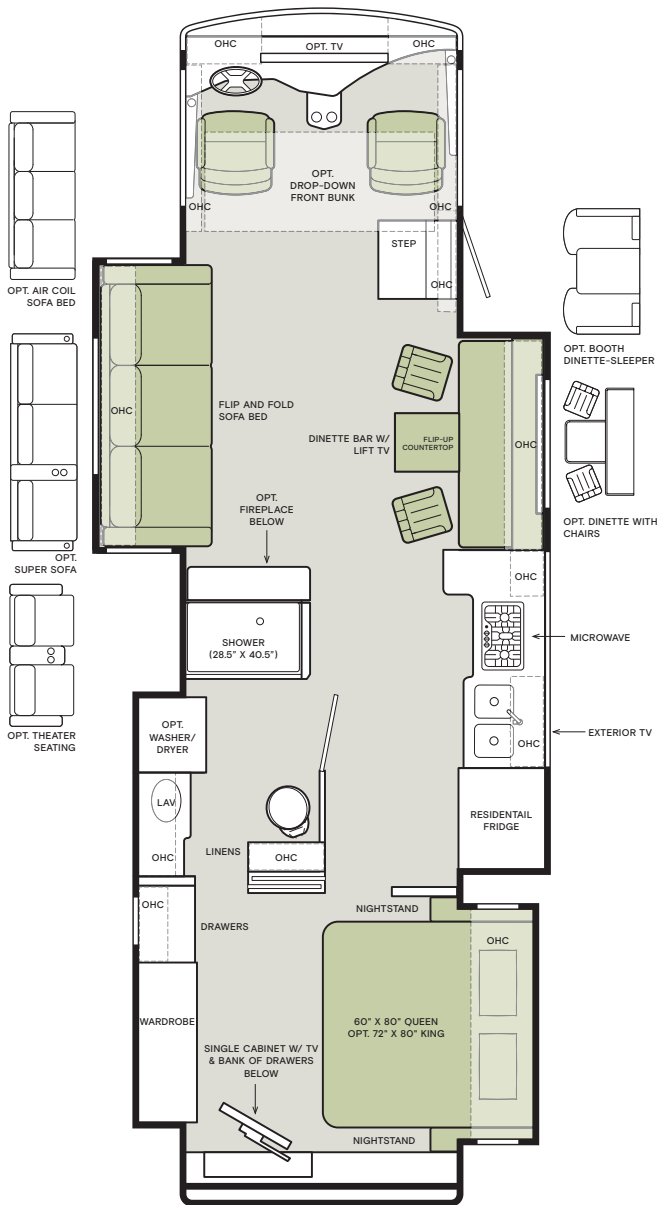

Floor Plans and Specifications

FLOOR PLAN	Overall Length (approx.) ¹	Wheel Base	Overall Width ¹	Overall Height	Garage Height	Interior Height	Interior Width	Square Footage (approx.) ²	Basement Storage (cubic feet, approx.)	GAWR-Front (pounds)	GAWR-Rear (pounds)	GVWR (pounds)	Maximum Trailer Weight (pounds) ³	Hitch Rating (pounds)	GCWR (pounds)
32 FA	34' 3"	228"	101"	12' 10"	14'	84"	96"	315	140	9,000	15,500	24,000	5,000	5,000	30,000
32 SA	34' 3"	228"	101"	12' 10"	14'	84"	96"	300	140	9,000	15,500	24,000	5,000	5,000	30,000
34 PA	36' 1"	252"	101"	12' 10"	14'	84"	96"	355	203	9,000	15,500	26,000	4,000	5,000	30,000
36 LA	37' 6"	252"	101"	12' 10"	14'	84"	96"	330	203	9,000	15,500	26,000	5,000	5,000	30,000
36 UA	38'	252"	101"	12' 10"	14'	84"	96"	355	203	9,000	15,500	26,000	4,000	5,000	30,000

The design of every Open Road floor plan must meet four essential criteria: Maximum space, Optimal organization, Relaxation plus, and Elegant atmosphere. Tiffin's MORE Plans offer your family the most comfortable layout for life on the road.

32 FA

32 SA

If optional furniture combinations are selected, window locations may vary from diagram shown. All options may not be available in every model. Because of progressive improvements and specifications, standard and optional equipment are subject to change without notice or obligation. For a complete and up-to-date list of available options and specifications, visit tiffinmotorhomes.com.

34 PA

36 LA

36 UA

If optional furniture combinations are selected, window locations may vary from diagram shown. All options may not be available in every model. Because of progressive improvements and specifications, standard and optional equipment are subject to change without notice or obligation. For a complete and up-to-date list of available options and specifications, visit tiffinmotorhomes.com.