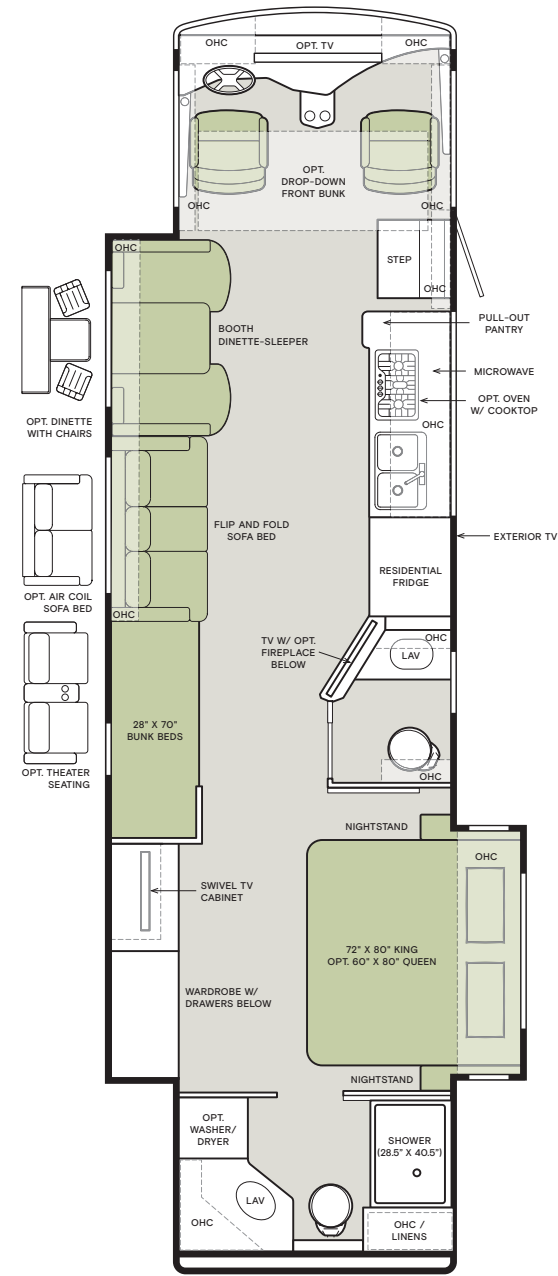

Floor Plans and Specifications

FLOOR PLAN	Overall Length (approx.) ¹	Wheel Base	Overall Width ¹	Overall Height	Garage Height	Interior Height	Interior Width	Square Footage (approx.) ²	Basement Storage (cubic feet, approx.)	GAWR-Front (pounds)	GAWR-Rear (pounds)	GVWR (pounds)	Maximum Trailer Weight (pounds) ³	Hitch Rating (pounds)	GCWR (pounds)
32 FA	34' 3"	228"	101"	12' 10"	14'	84"	96"	315	140	9,000	15,500	24,000	5,000	5,000	30,000
32 SA	34' 3"	228"	101"	12' 10"	14'	84"	96"	300	140	9,000	15,500	24,000	5,000	5,000	30,000
34 PA	36' 1"	252"	101"	12' 10"	14'	84"	96"	355	203	9,000	15,500	26,000	4,000	5,000	30,000
36 LA	37' 6"	252"	101"	12' 10"	14'	84"	96"	330	203	9,000	15,500	26,000	5,000	5,000	30,000
36 UA	38'	252"	101"	12' 10"	14'	84"	96"	355	203	9,000	15,500	26,000	4,000	5,000	30,000

The design of every Open Road floor plan must meet four essential criteria: Maximum space, Optimal organization, Relaxation plus, and Elegant atmosphere. Tiffin's MORE Plans offer your family the most comfortable layout for life on the road.

32 FA

32 SA

If optional furniture combinations are selected, window locations may vary from diagram shown. All options may not be available in every model. Because of progressive improvements and specifications, standard and optional equipment are subject to change without notice or obligation. For a complete and up-to-date list of available options and specifications, visit tiffinmotorhomes.com.

34 PA

36 LA

36 UA

If optional furniture combinations are selected, window locations may vary from diagram shown. All options may not be available in every model. Because of progressive improvements and specifications, standard and optional equipment are subject to change without notice or obligation. For a complete and up-to-date list of available options and specifications, visit tiffinmotorhomes.com.