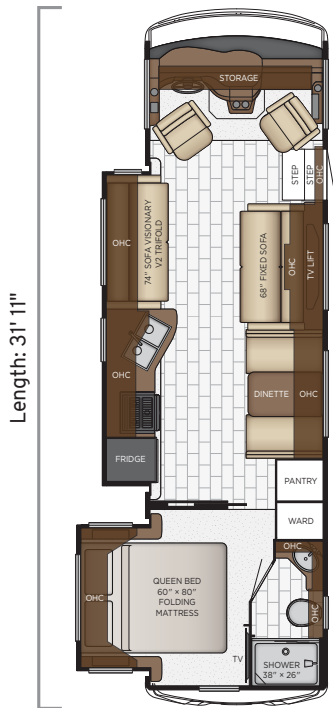

2813

Length	28'11"
Width	101.5"
App. Overall Height	12'04"
Interior Width	95.5"
Interior Height	80"
Grey Tank	60 gal.
Sewage Tank	40 gal.
Water Tank	75 gal.
Propane Tank	25 gal.
Furnace	30,000 btu

Floor Plans

2905

Length	29'11"
Width	101.5"
App. Overall Height	12'04"
Interior Width	95.5"
Interior Height	80"
Grey Tank	60 gal.
Sewage Tank	40 gal.
Water Tank	75 gal.
Propane Tank	25 gal.
Furnace	30,000 btu

3008

Length	30'11"
Width	101.5"
App. Overall Height	12'04"
Interior Width	95.5"
Interior Height	80"
Grey Tank	60 gal.
Sewage Tank	40 gal.
Water Tank	75 gal.
Propane Tank	25 gal.
Furnace	30,000 btu

3014

Length	30'11"
Width	101.5"
App. Overall Height	12'04"
Interior Width	95.5"
Interior Height	80"
Grey Tank	60 gal.
Sewage Tank	40 gal.
Water Tank	75 gal.
Propane Tank	25 gal.
Furnace	30,000 btu

Floor Plans