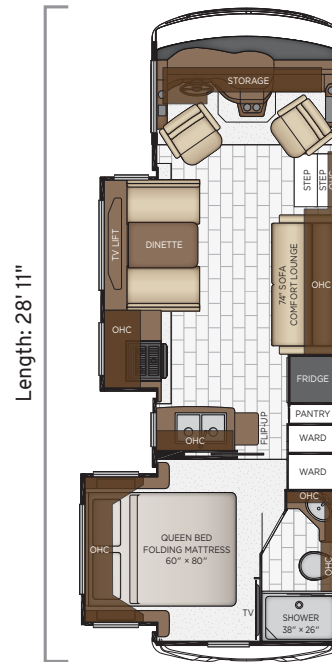

Bay Star Sport

2702

Length	27'11"
Width	101.5"
App. Overall Height	12'04"
Interior Width	95.5"
Interior Height	80"
Grey Tank	60 gal.
Sewage Tank	40 gal.
Water Tank	75 gal.
Propane Tank	25 gal.
Furnace	30,000 btu