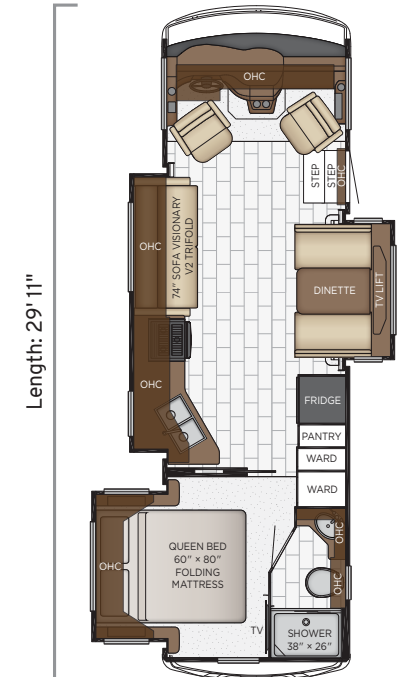

Bay Star Sport

2702

Length	27'11"
Width	101.5"
App. Overall Height	12'04"
Interior Width	95.5"
Interior Height	80"
Grey Tank	60 gal.
Sewage Tank	40 gal.
Water Tank	75 gal.
Propane Tank	25 gal.
Furnace	30,000 btu

2813

Length	28'11"
Width	101.5"
App. Overall Height	12'04"
Interior Width	95.5"
Interior Height	80"
Grey Tank	60 gal.
Sewage Tank	40 gal.
Water Tank	75 gal.
Propane Tank	25 gal.
Furnace	30,000 btu

Floor Plans