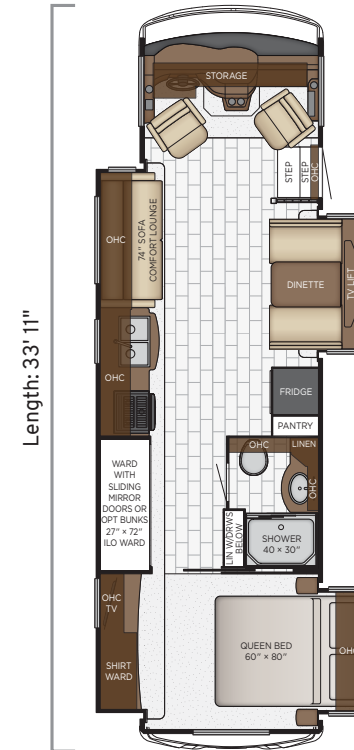

3315

Length	33'11"
Width	101.5"
App. Overall Height	12'04"
Interior Width	95.5"
Interior Height	80"
Grey Tank	60 gal.
Sewage Tank	40 gal.
Water Tank	75 gal.
Propane Tank	25 gal.
Furnace	30,000 btu