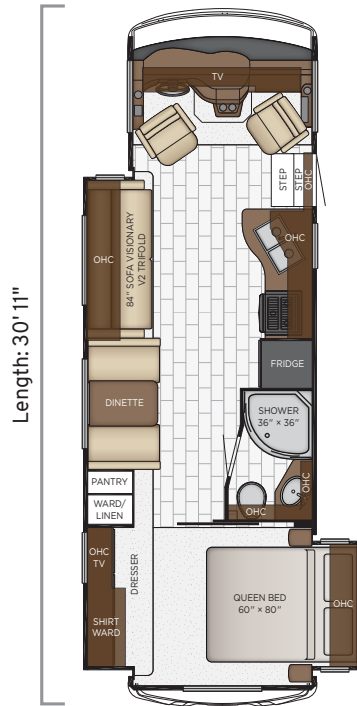

Floor Plans

2905

Length	29'11"
Width	101.5"
App. Overall Height	12'04"
Interior Width	95.5"
Interior Height	80"
Grey Tank	60 gal.
Sewage Tank	40 gal.
Water Tank	75 gal.
Propane Tank	25 gal.
Furnace	30,000 btu

3008

Length	30'11"
Width	101.5"
App. Overall Height	12'04"
Interior Width	95.5"
Interior Height	80"
Grey Tank	60 gal.
Sewage Tank	40 gal.
Water Tank	75 gal.
Propane Tank	25 gal.
Furnace	30,000 btu