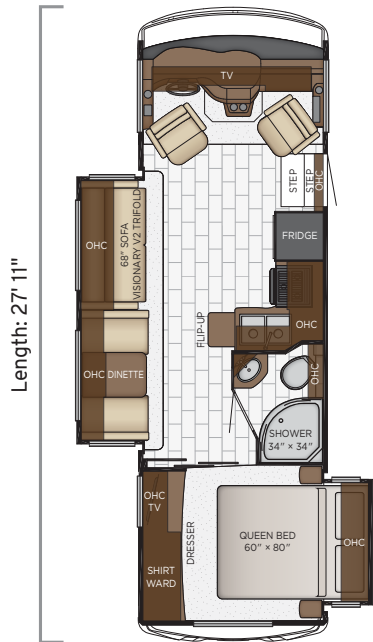

Bay Star Sport

2702

Length	27'11"
Width	101.5"
App. Overall Height	12'04"
Interior Width	95.5"
Interior Height	80"
Grey Tank	60 gal.
Sewage Tank	40 gal.
Water Tank	75 gal.
Propane Tank	25 gal.
Furnace	30,000 btu

2813

Length	28'11"
Width	101.5"
App. Overall Height	12'04"
Interior Width	95.5"
Interior Height	80"
Grey Tank	60 gal.
Sewage Tank	40 gal.
Water Tank	75 gal.
Propane Tank	25 gal.
Furnace	30,000 btu

Floor Plans