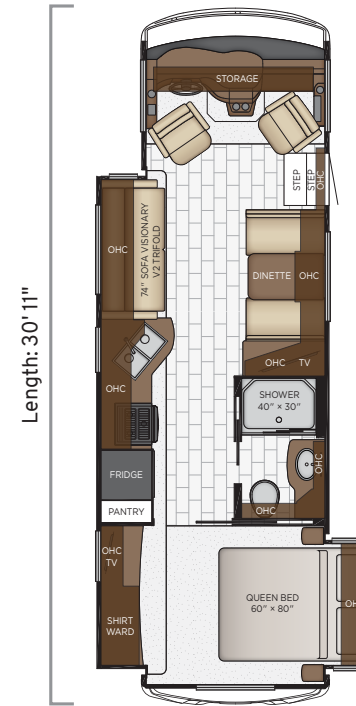

2813

Length	28'11"
Width	101.5"
App. Overall Height	12'04"
Interior Width	95.5"
Interior Height	80"
Grey Tank	60 gal.
Sewage Tank	40 gal.
Water Tank	75 gal.
Propane Tank	25 gal.
Furnace	30,000 btu

Floor Plans

2905

Length	29'11"
Width	101.5"
App. Overall Height	12'04"
Interior Width	95.5"
Interior Height	80"
Grey Tank	60 gal.
Sewage Tank	40 gal.
Water Tank	75 gal.
Propane Tank	25 gal.
Furnace	30,000 btu

3008

Length	30'11"
Width	101.5"
App. Overall Height	12'04"
Interior Width	95.5"
Interior Height	80"
Grey Tank	60 gal.
Sewage Tank	40 gal.
Water Tank	75 gal.
Propane Tank	25 gal.
Furnace	30,000 btu

3014

Length	30'11"
Width	101.5"
App. Overall Height	12'04"
Interior Width	95.5"
Interior Height	80"
Grey Tank	60 gal.
Sewage Tank	40 gal.
Water Tank	75 gal.
Propane Tank	25 gal.
Furnace	30,000 btu

Floor Plans