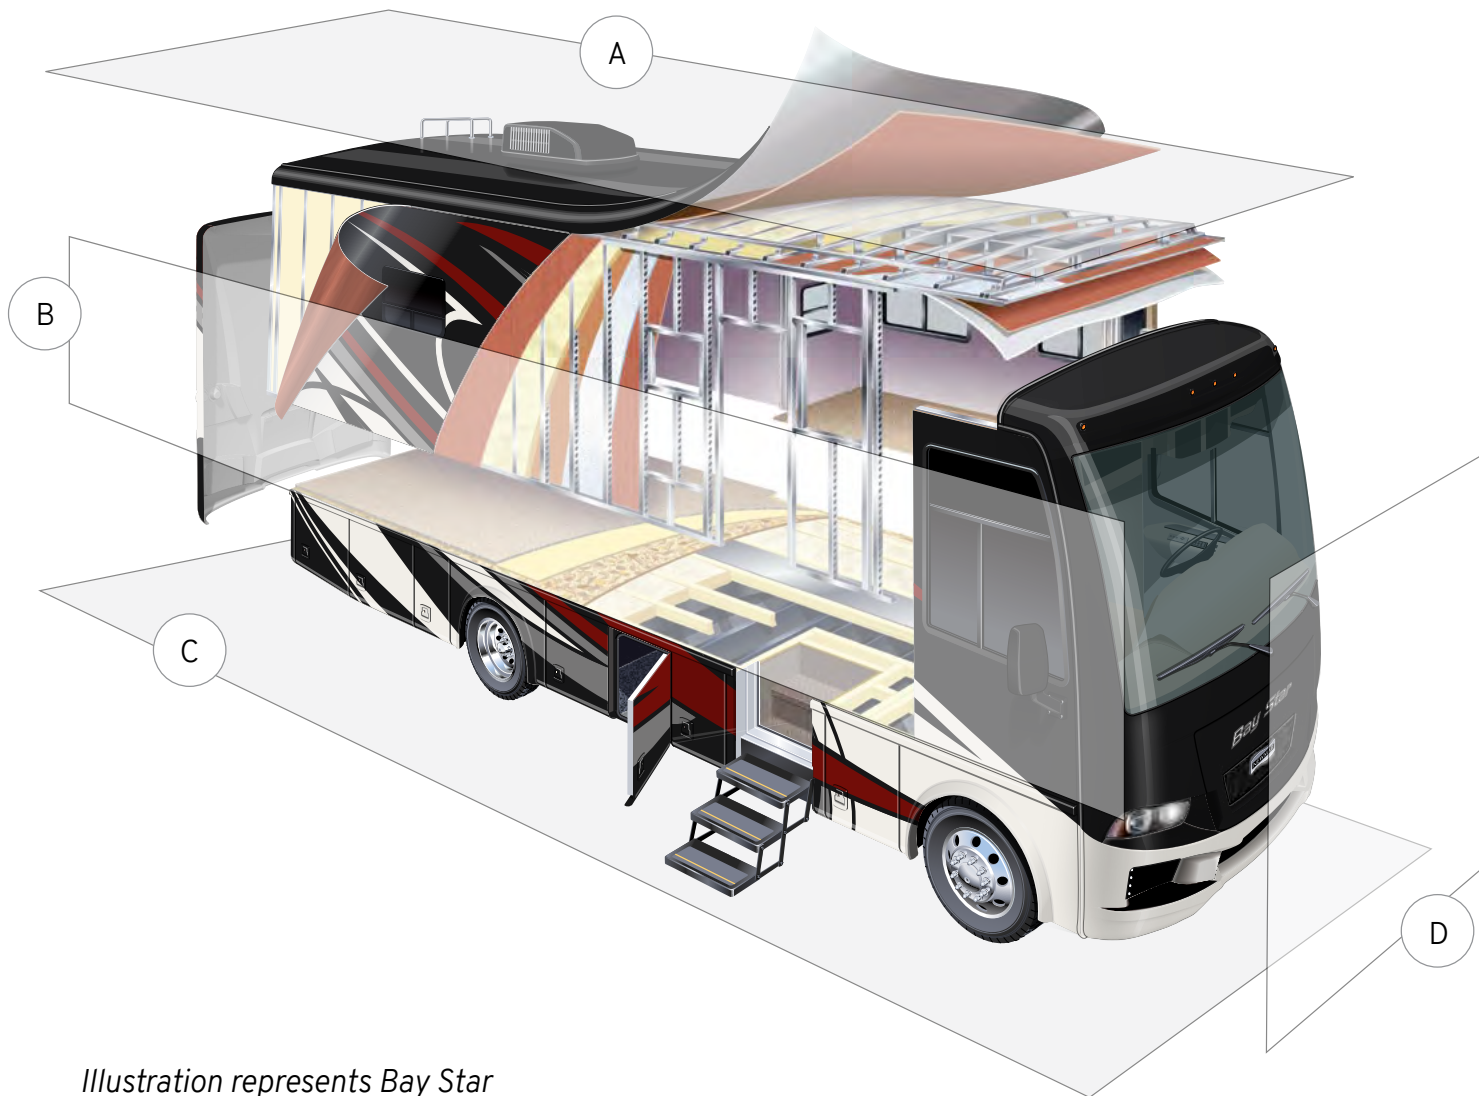

A. ROOF

BriteTEK Roof
Batten Insulation
A/C Ducting
16" on Center Aluminum Rafter Framing
Kraft Paper Vapor Barrier
5/8" Bead Foam
3/16" Panel
Padded Vinyl Overlay

B. SIDEWALL

Interior Wall Panel
5/8" Bead Foam
Kraft Paper Vapor Barrier
Batten Insulation
Composite One-Piece
Gelcoat Exterior Wall
Aluminum Framing

Illustration represents Bay Star

C. FLOOR

Carpet/Tile	Batten Insulation
Carpet Padding	16" on Center Wood Framing
5/8" Floor Decking	Polyethylene Moisture Barrier

D. EXTERIOR

---

(2) 15M Penguin™ Central Air Conditioners with Heat Pump	Frameless, Double-Pane, Tinted Safety Glass Windows
One-Piece Bonded Windshield	Side-Hinged Baggage Doors