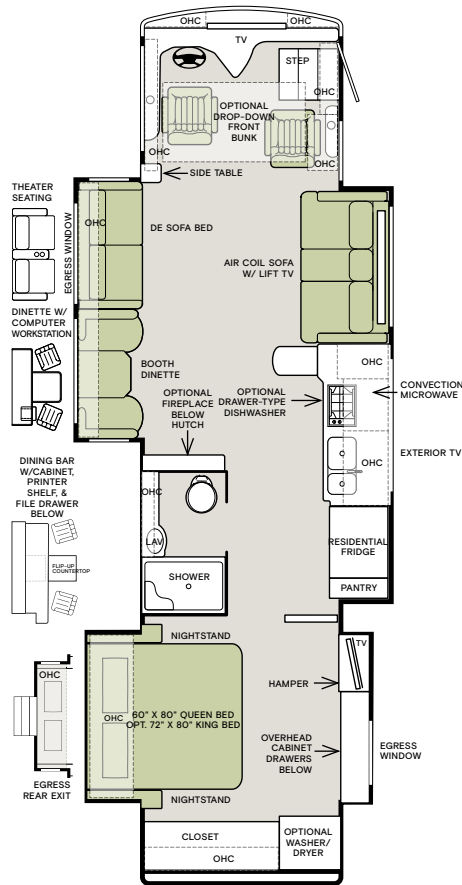

*Only Available on the 40 IH and 44 OH

Top to bottom: Driver Side Booth Dinette and Theatre Seats; Bedroom with Memory Foam King Mattress; Passenger Side Air Coil Sofa. All Interiors shown are 36 SH with Pure Linen cabinets, Trend Beige III decor.

G10 FROSTED GRANITE

G10 MAROON CORAL

G10 NASA

G10 SUNLIT SAND

G10 WHITE MAHOGANY

Floor Plans

36 SH

37 BH

40 AH

The design of every Phaeton floor plan must meet four essential criteria: Maximum space, Optimal organization, Relaxation plus, and Elegant atmosphere. Tiffin's MORE Plans offer your family the most comfortable layout for life on the road.