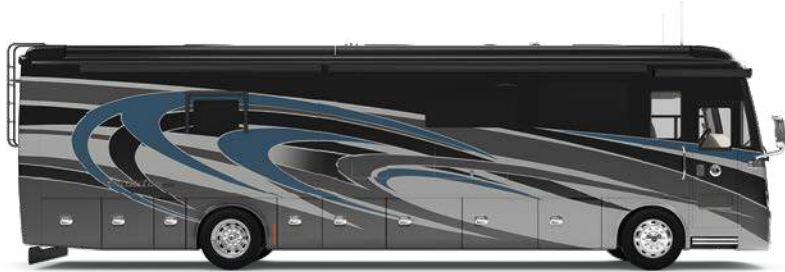

Premium Paint System

Our eight-step full-body paint system features premium grade paints sealed with four layers of superclear coat with ultraviolet protection. An additional layer of high-performance film protects the front of the coach and select areas.

GENERATION 9

G9 EURO BLUE