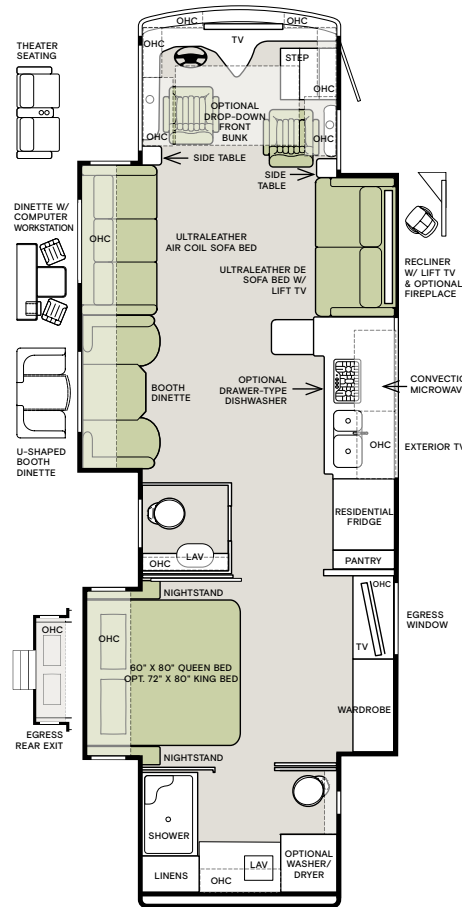

*Only Available on the 40 IH and 44 OH

Top to bottom: Driver Side Booth Dinette and Theatre Seats; Bedroom with Memory Foam King Mattress; Passenger Side Air Coil Sofa. All Interiors shown are 36 SH with Pure Linen cabinets, Trend Beige III decor.

G10 FROSTED GRANITE

G10 MAROON CORAL

G10 NASA

G10 SUNLIT SAND

G10 WHITE MAHOGANY

Floor Plans

36 SH

37 BH

40 AH

The design of every Phaeton floor plan must meet four essential criteria: Maximum space, Optimal organization, Relaxation plus, and Elegant atmosphere. Tiffin's MORE Plans offer your family the most comfortable layout for life on the road.