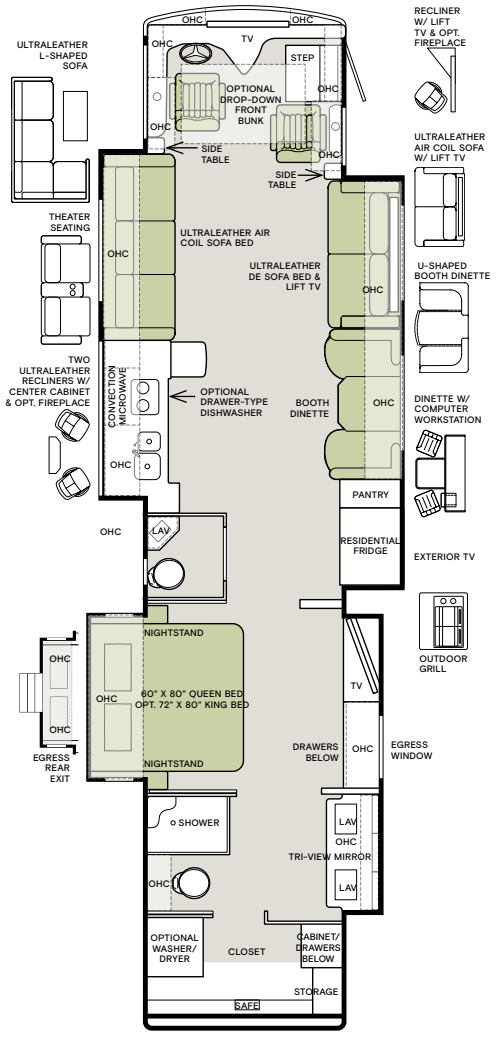

*Only Available on the 40 IH and 44 OH

Top to bottom: Driver Side Booth Dinette and Theatre Seats; Bedroom with Memory Foam King Mattress; Passenger Side Air Coil Sofa. All Interiors shown are 36 SH with Pure Linen cabinets, Trend Beige III decor.

40 IH

40 QBH

40 QKH

44 OH

Interior Décor

Make your experience on the road all your own. Express yourself by choosing the interior appointments such as cabinet finishes, flooring, and décor ensembles for every part of your motorhome. In the 2022 Phaeton, you'll be able to travel in style no matter where you go.