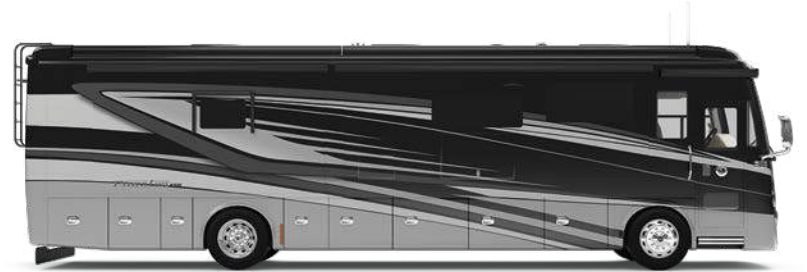

Our Generation 9 and Generation 10 premium paint schemes now give you 14 different ways to make your 2022 Phaeton your very own. To learn more, visit tiffinmotorhomes.com.

GENERATION 10

G10 NASA