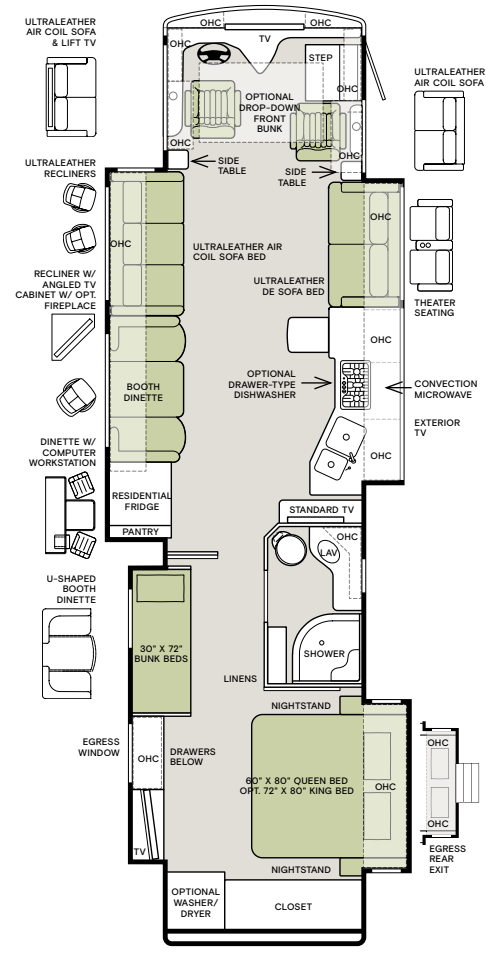

*Only Available on the 40 IH and 44 OH

Top to bottom: Driver Side Booth Dinette and Theatre Seats; Bedroom with Memory Foam King Mattress; Passenger Side Air Coil Sofa. All Interiors shown are 36 SH with Pure Linen cabinets, Trend Beige III decor.

40 AH

The design of every Phaeton floor plan must meet four essential criteria: Maximum space, Optimal organization, Relaxation plus, and Elegant atmosphere. Tiffin's MORE Plans offer your family the most comfortable layout for life on the road.

If optional furniture combinations are selected, window locations may vary from diagram shown.
 All options may not be available in every model. Because of progressive improvements and specifications, standard and optional equipment are subject to change without notice or obligation.
 For a complete and up-to-date list of available options and specifications, visit tiffinmotorhomes.com.

40 IH

40 QBH

40 QKH

44 OH

Interior Décor

Make your experience on the road all your own. Express yourself by choosing the interior appointments such as cabinet finishes, flooring, and décor ensembles for every part of your motorhome. In the 2022 Phaeton, you'll be able to travel in style no matter where you go.