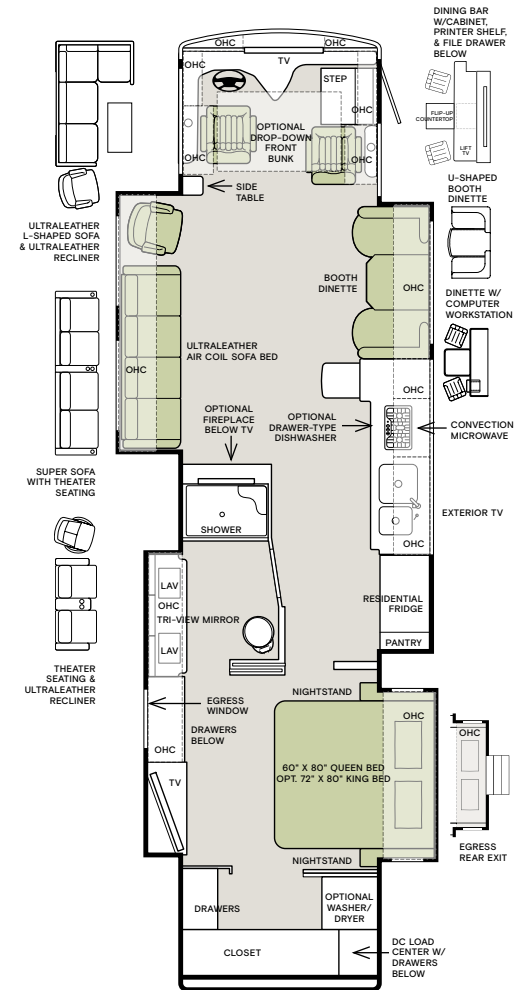

*Only Available on the 40 IH and 44 OH

Top to bottom: Driver Side Booth Dinette and Theatre Seats; Bedroom with Memory Foam King Mattress; Passenger Side Air Coil Sofa. All Interiors shown are 36 SH with Pure Linen cabinets, Trend Beige III decor.

G10 FROSTED GRANITE

G10 MAROON CORAL

G10 NASA

G10 SUNLIT SAND

G10 WHITE MAHOGANY

Floor Plans

36 SH

37 BH

40 AH

The design of every Phaeton floor plan must meet four essential criteria: Maximum space, Optimal organization, Relaxation plus, and Elegant atmosphere. Tiffin's MORE Plans offer your family the most comfortable layout for life on the road.